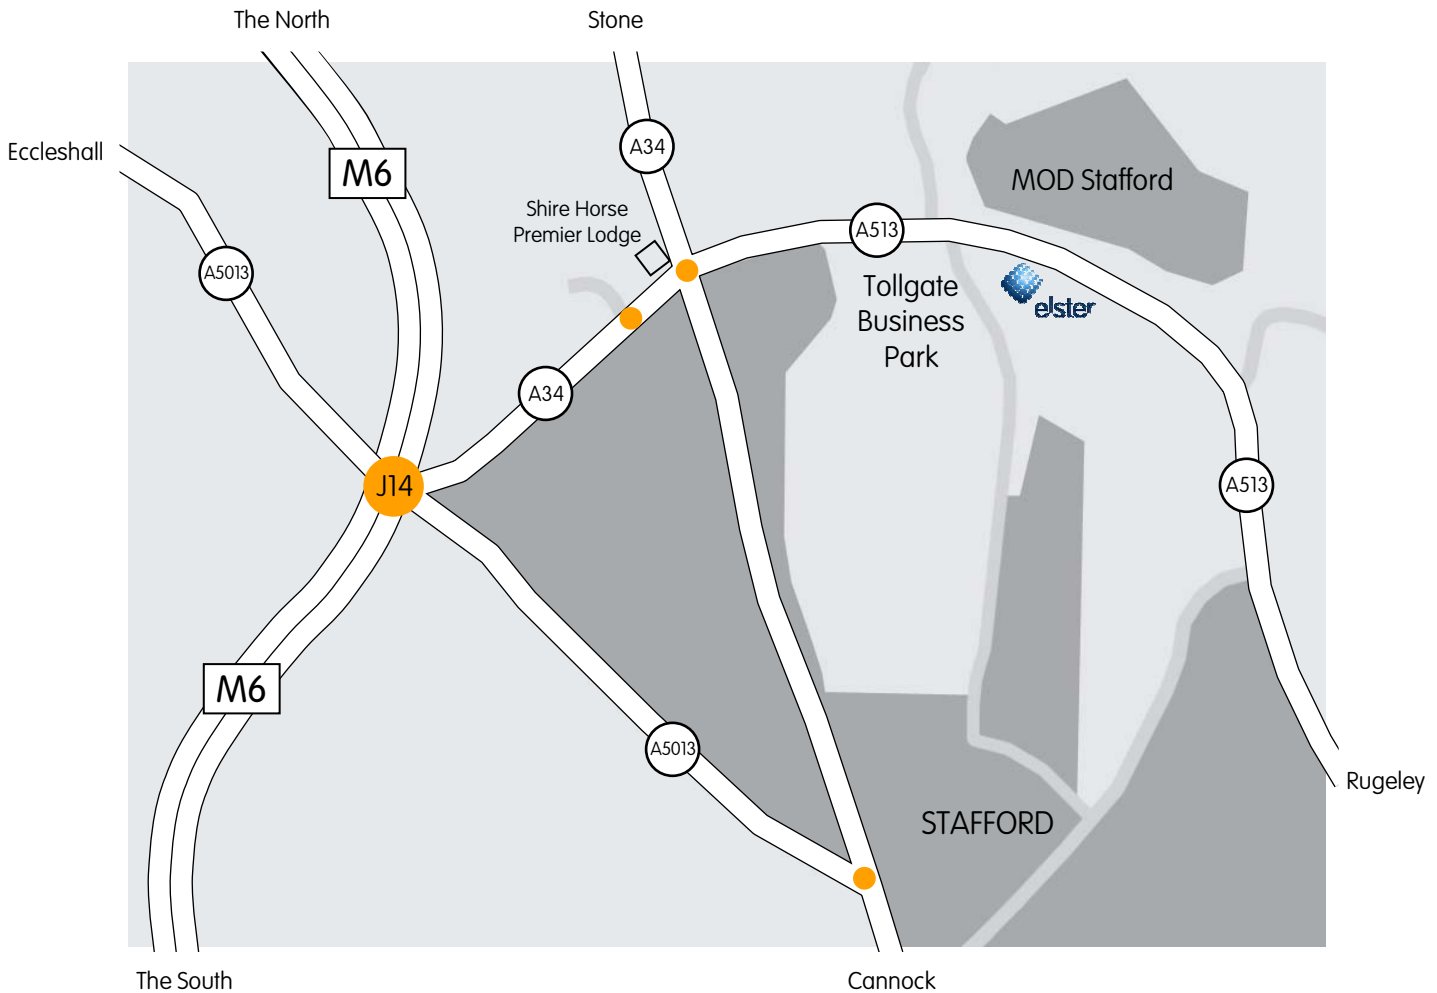

## Coming by Road

Leave M6 at Junction 14 (Stafford North). Proceed east along dual carriageway to A34 roundabout. Continue straight over roundabout onto A513. Pass 3 turnings on the right. At traffic lights, turn right onto Tollgate Business Park. Elster Metering Ltd is on your left.

## Coming by Train

The nearest railway station is in Stafford, approximately 4 km from Elster Metering Ltd.

## Coming by Air

International airports are located at Manchester, Birmingham, Liverpool and East Midlands – all within 100 km of Elster Metering Ltd.

Elster Metering Ltd.  
Tollgate Business Park,  
Stafford, Staffordshire ST16 3EF  
T +44 1785 275200  
F +44 1785 275305  
[www.elstermetering.co.uk](http://www.elstermetering.co.uk)  
[enquiries@gb.elster.com](mailto:enquiries@gb.elster.com)