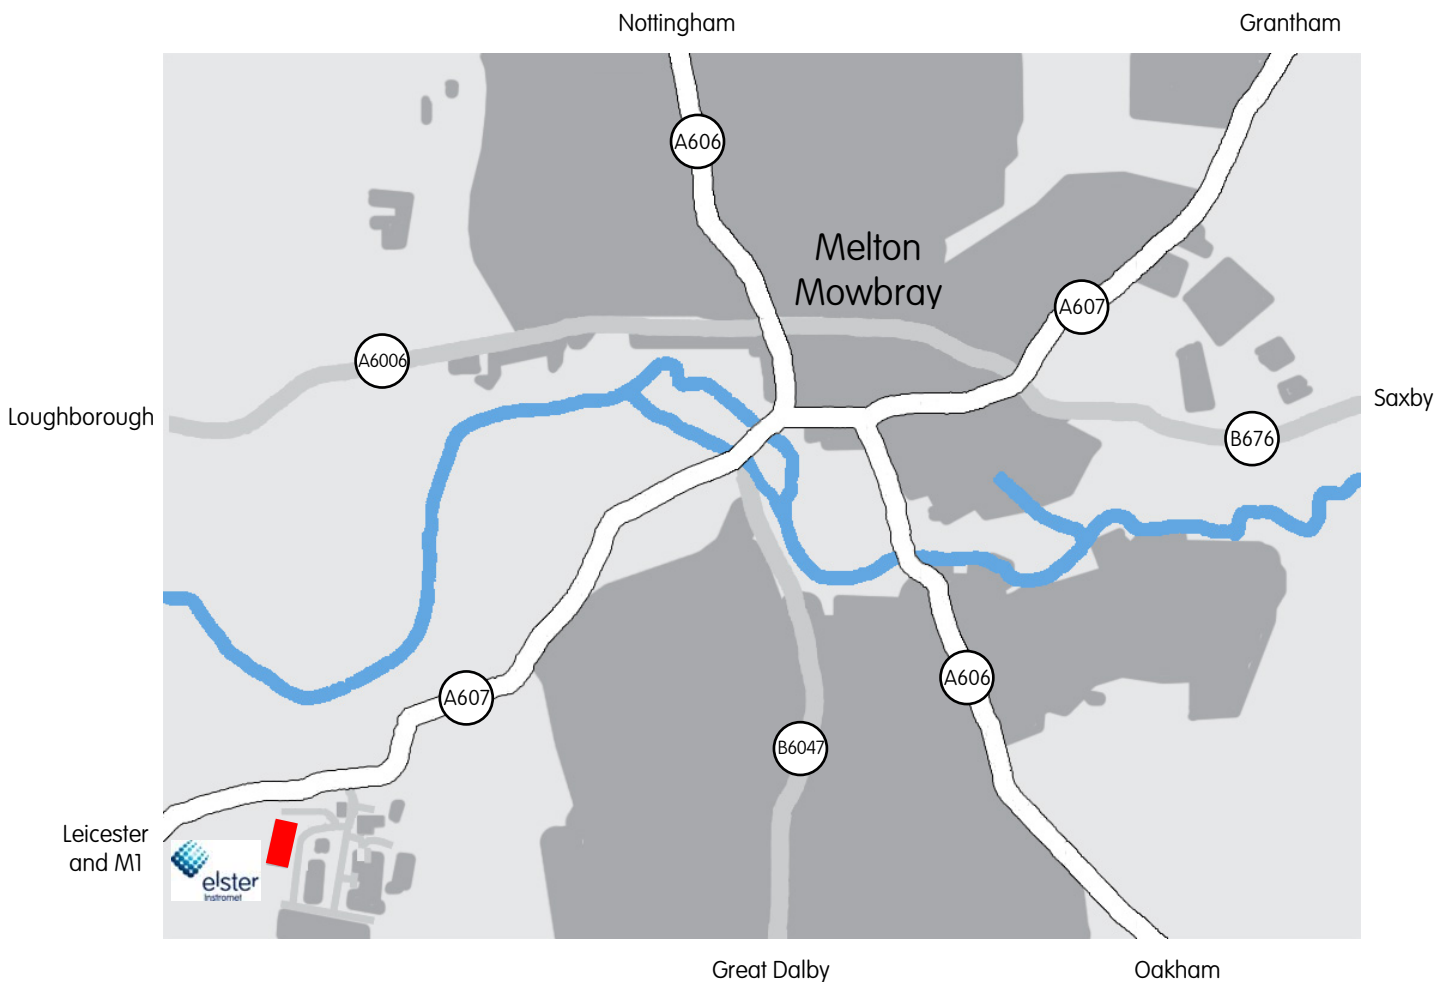

## Coming by Road

Leave M1 at Junction 21a onto A46. After 7.8 miles take first exit at roundabout continuing on A46. Then take A607 toward Melton Mowbray. Going through 2 roundabouts and after 9.1 miles turn right into Beler Way. Immediately turn right into Pate Road. Elster Instromet is on your right.

## Coming by Train

The nearest railway station is in Melton Mowbray, approximately 2.3 miles from Elster Instromet.

## Coming by Air

International airports are located at Birmingham and East Midlands – both within 60 miles of Elster Instromet, Melton Mowbray.

Elster Metering Ltd  
4 Pate Road  
Melton Mowbray  
Leicestershire LE13 0RG  
T +44 1664 567797  
F +44 1664 410254  
sales@elster-instromet.co.uk  
www.elster-instromet.com